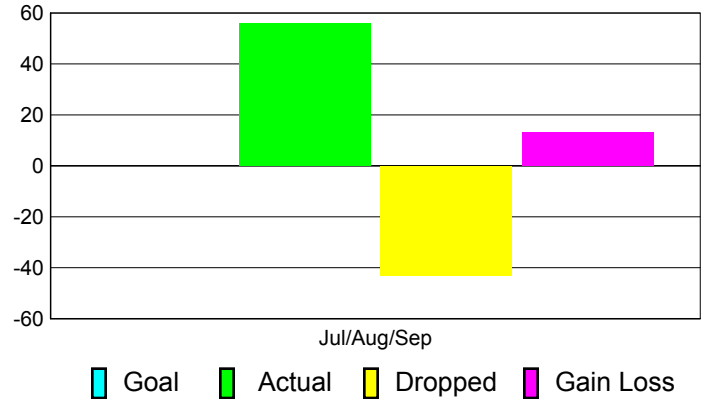

Membership Results 2011-2012

Goal, New, Dropped, Gain/Loss

Comparison of Membership Gain/Loss

Current Year Compared to the Previous Year