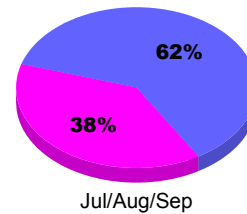

Jul/Aug/Sep

Male Female