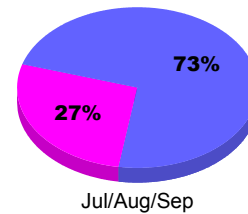

Gender Comparison 2011-2012

Jul/Aug/Sep

Legend: Male (Cyan), Female (Magenta)