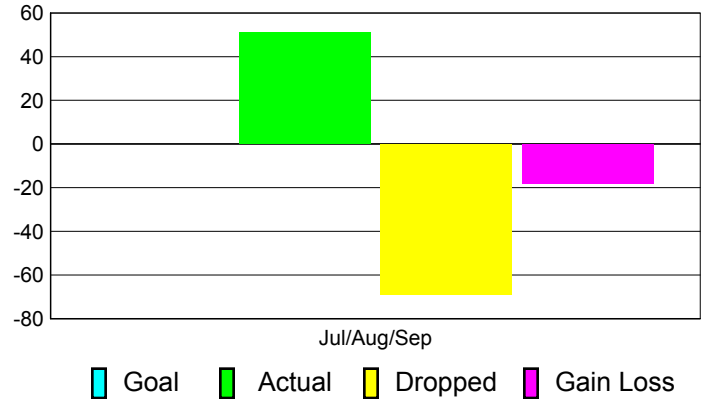

Membership Results 2011-2012

Goal, New, Dropped, Gain/Loss