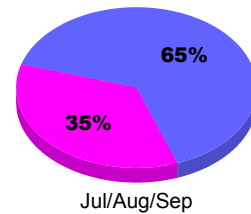

Gender Comparison 2011-2012