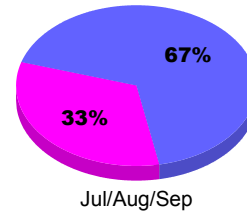

Gender Comparison 2011-2012