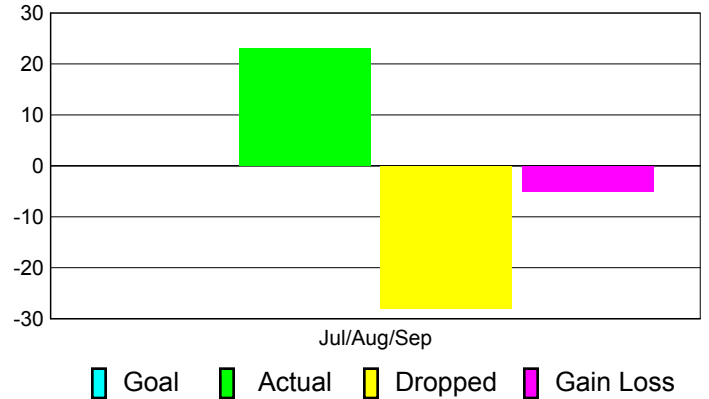

Membership Results 2011-2012

Goal, New, Dropped, Gain/Loss