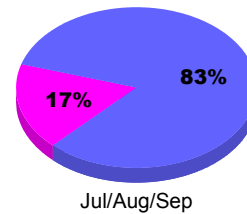

Gender Comparison 2011-2012

Jul/Aug/Sep

Legend: Male (Blue), Female (Magenta)