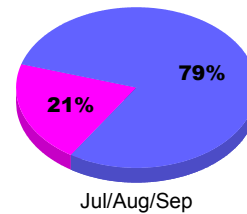

Gender Comparison 2011-2012

Jul/Aug/Sep

Legend: Male (Blue), Female (Magenta)