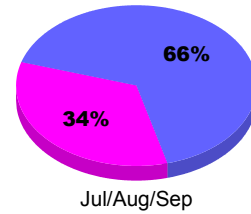

Gender Comparison 2011-2012