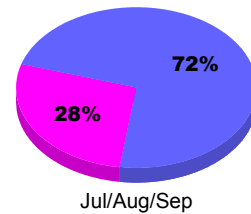

Gender Comparison 2011-2012