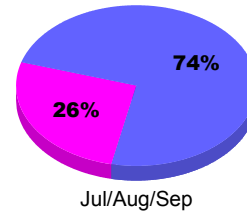

Gender Comparison 2011-2012

Jul/Aug/Sep

Legend: Male (Blue), Female (Magenta)