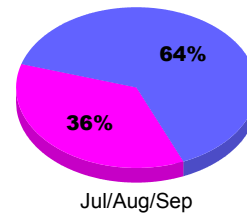

Gender Comparison 2011-2012

Legend: Male (Blue), Female (Magenta)