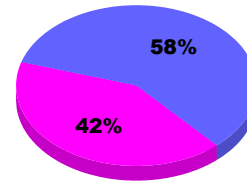

Gender Comparison 2011-2012

Jul/Aug/Sep

Legend: Male (Blue), Female (Magenta)