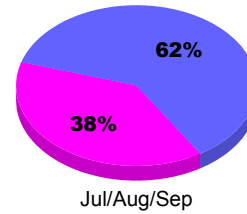

Gender Comparison 2011-2012

Jul/Aug/Sep

Legend: Male (Blue), Female (Magenta)