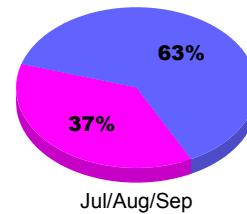

Gender Comparison 2011-2012

Jul/Aug/Sep

Legend: Male (Blue), Female (Magenta)