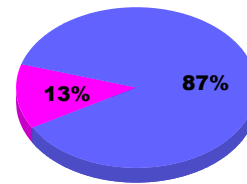

Gender Comparison 2011-2012

Jul/Aug/Sep

Legend: Male (Blue), Female (Magenta)