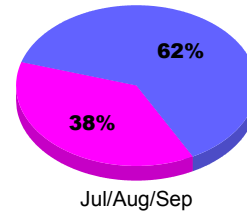

Gender Comparison 2011-2012

Legend: Male (Blue), Female (Magenta)